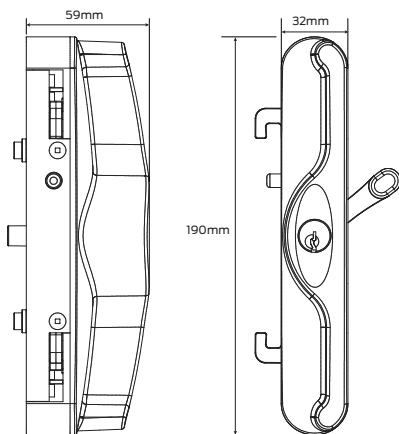

## Function

Non key locking inside handle locking by snib only outside blank pull	12201
Locking inside handle locking by snib only outside pull with key	12206
Deadlocking with day latch inside handle locking by key and snib outside pull with key	12216
Dummy inside handle with no locking features outside blank pull	12221
Slimline Non key locking inside handle locking by snib only outside blank pull	12233
Slimline Locking inside handle locking by snib only outside pull with key	12239
Slimline Deadlocking with day latch inside handle locking by key and snib outside pull with key	12245
Slimline Dummy inside handle with no locking features outside blank pull	12251

### Specifications

Door type	Aluminium
Door thickness	30mm to 45mm
Cylinder	Schlage C5 pin standard, C4 keyway available
Material	Zinc die cast body and strike Brass cylinders
Finish	Black powder coat
Warranty	7 year mechanical and finish when used on residential applications